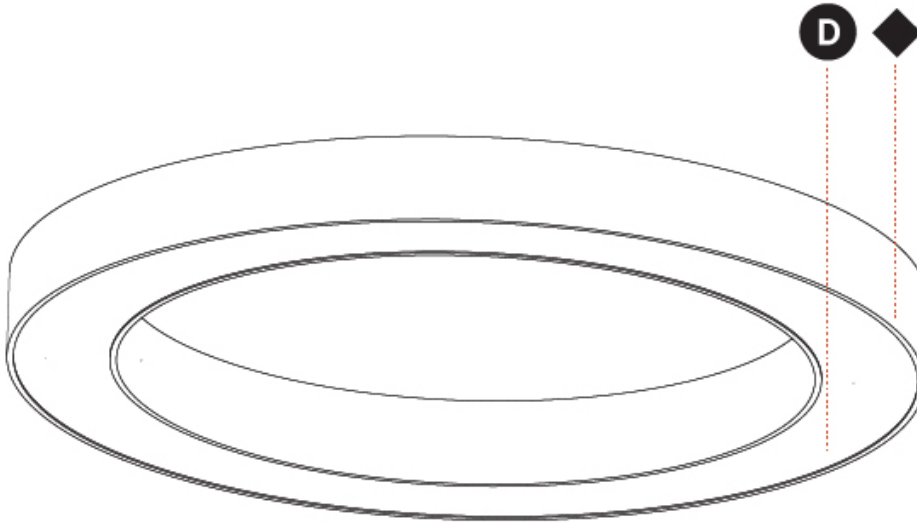

A32914-

PROJECT

TYPE

SPECIFIER

QUANTITY

DATE